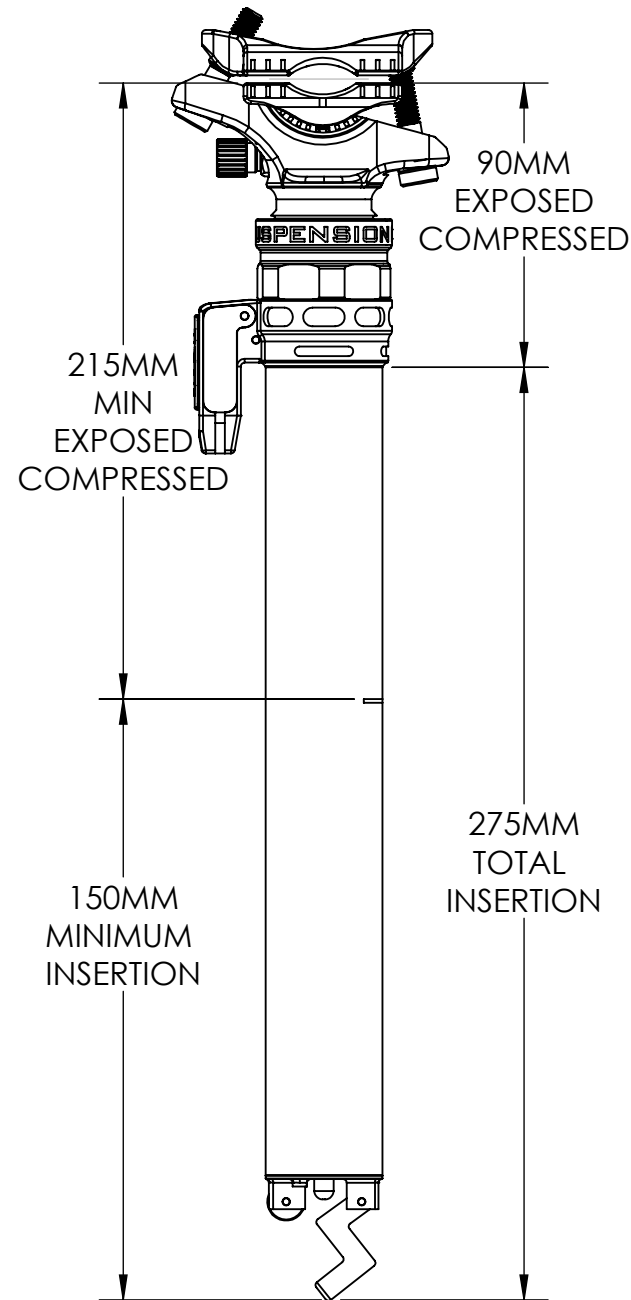

150MM STEALTH MOUNT

125MM STEALTH VERSION

150MM SEAT COLLAR VERSION

125MM SEAT COLLAR VERSION