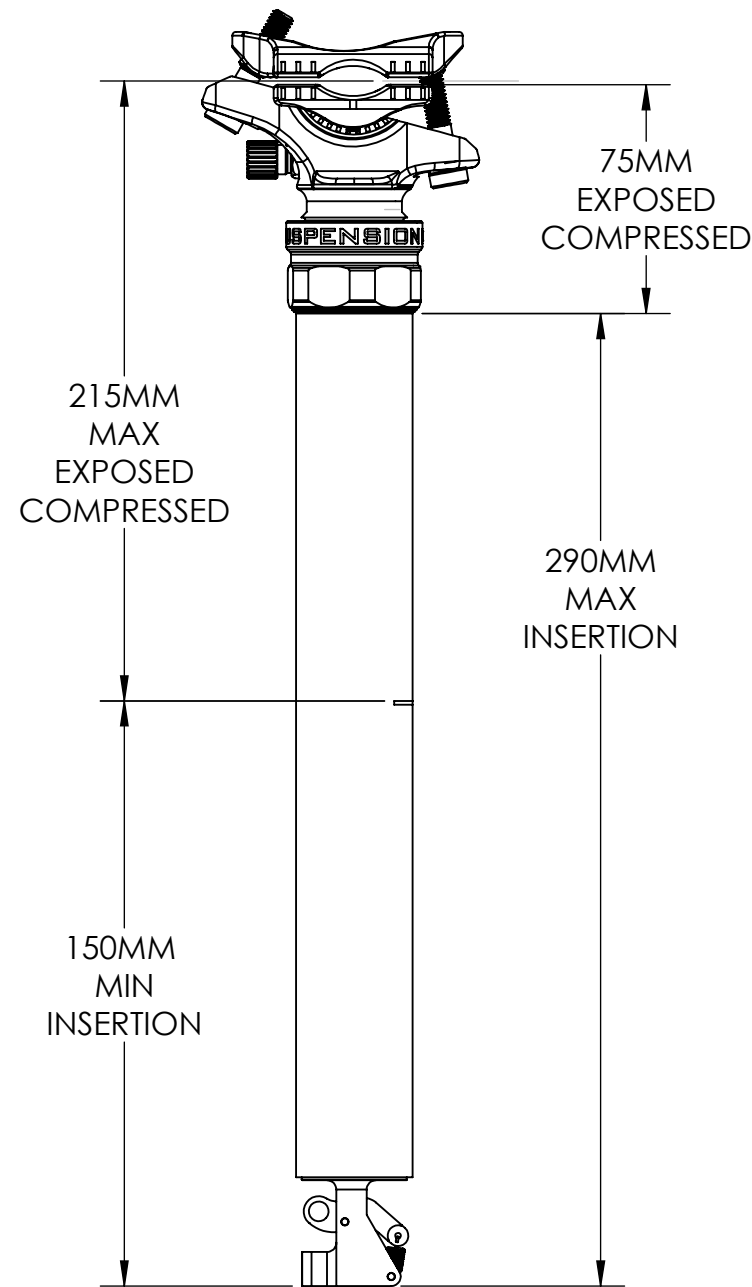

150MM STEALTH MOUNT

125MM STEALTH VERSION

150MM SEAT COLLAR VERSION

125MM SEAT COLLAR VERSION