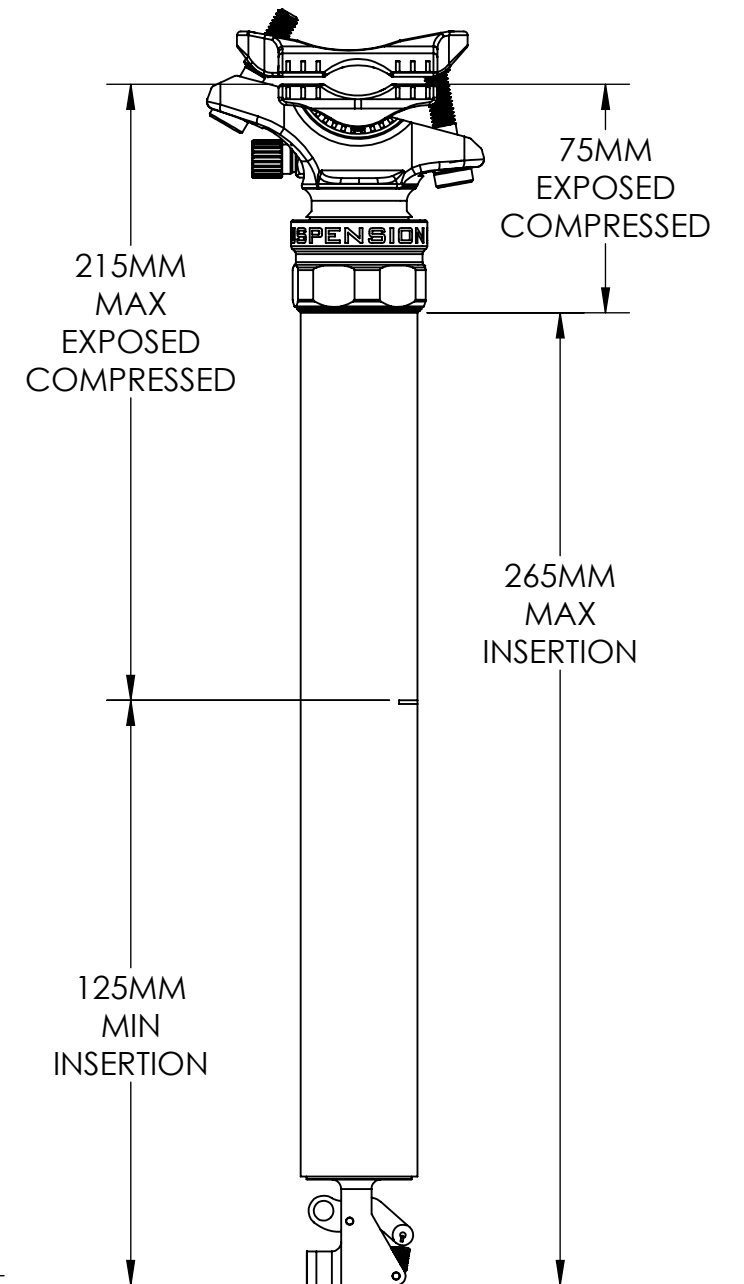

150MM STEALTH MOUNT

125MM STEALTH VERSION

150MM SEAT COLLAR VERSION

125MM SEAT COLLAR VERSION