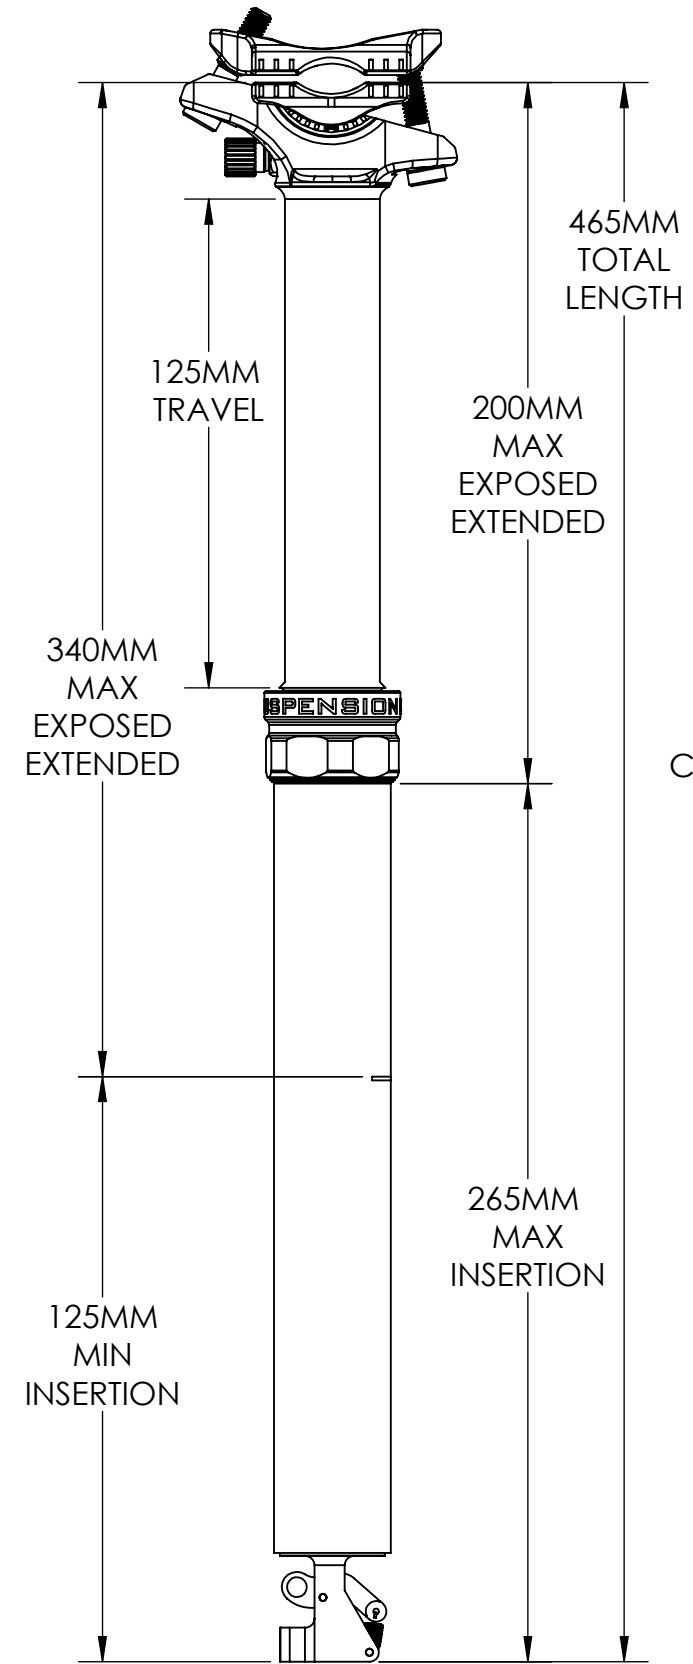

150MM STEALTH MOUNT

125MM STEALTH VERSION

150MM SEAT COLLAR VERSION

125MM SEAT COLLAR VERSION