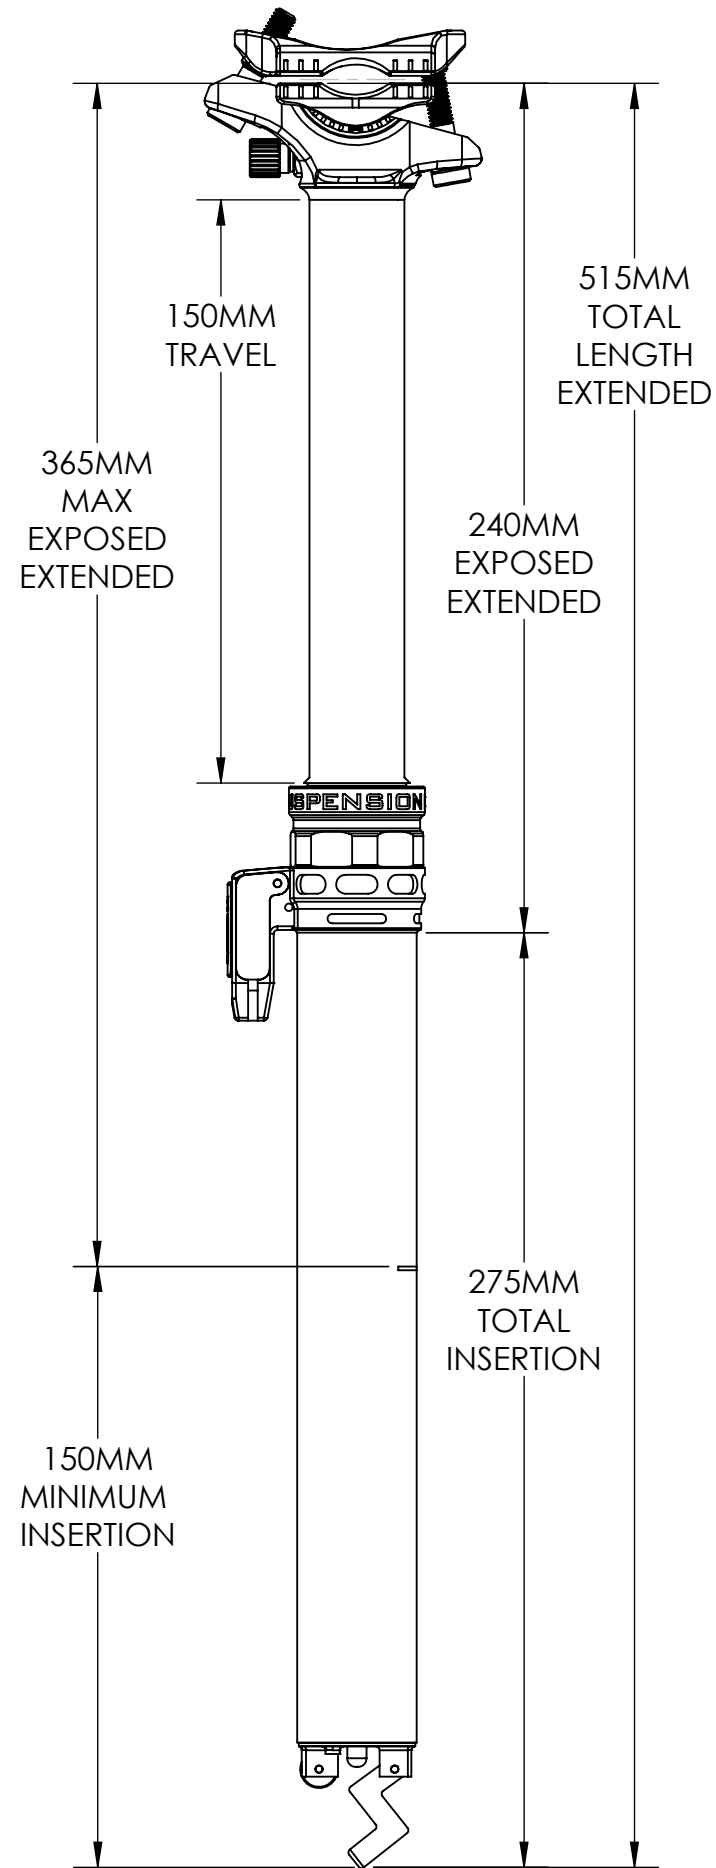

150MM STEALTH MOUNT

125MM STEALTH VERSION

150MM SEAT COLLAR VERSION

125MM SEAT COLLAR VERSION