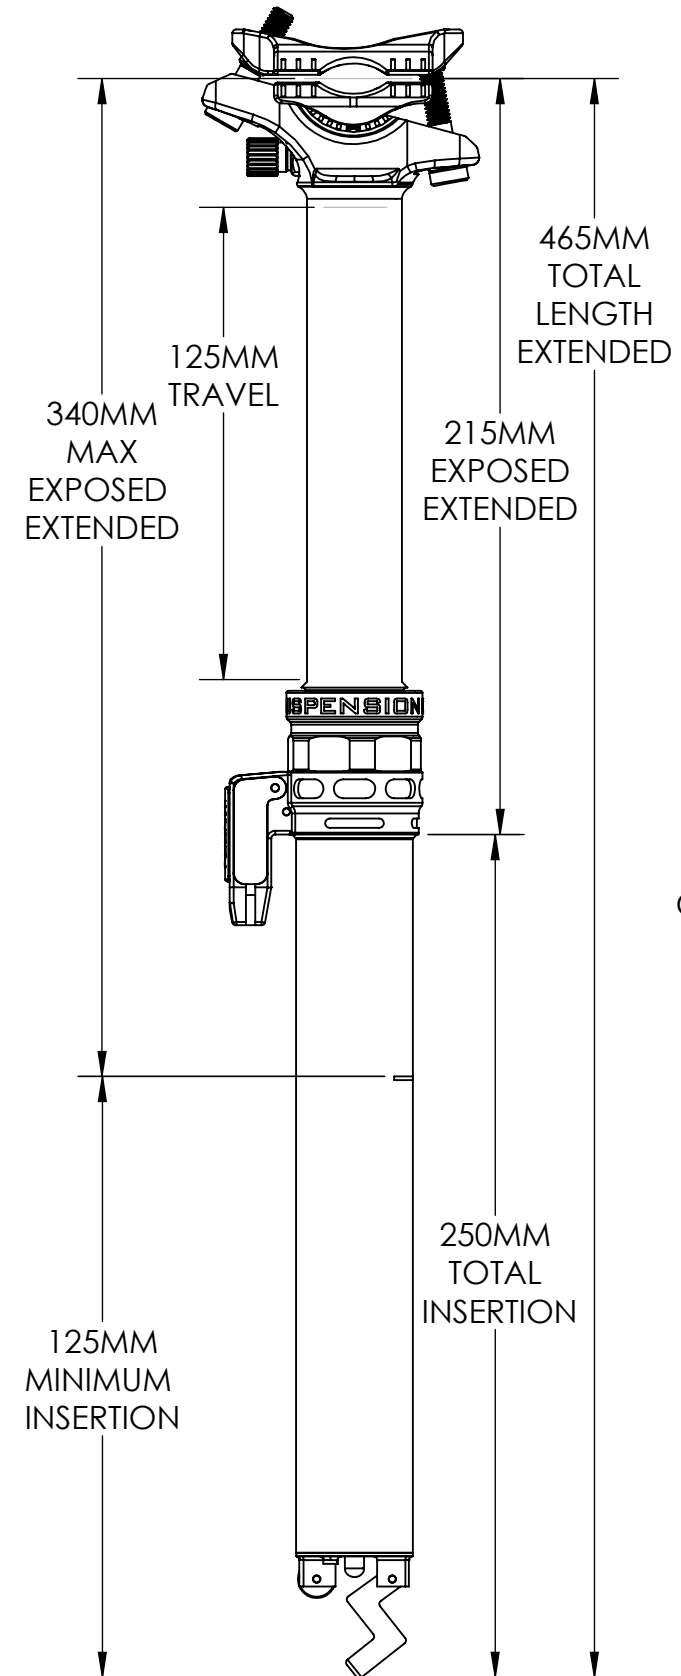

150MM STEALTH MOUNT

125MM STEALTH VERSION

150MM SEAT COLLAR VERSION

125MM SEAT COLLAR VERSION